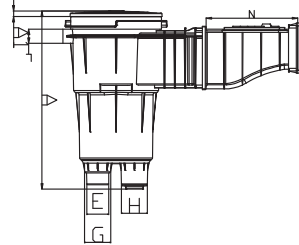

Mirror Skimmer

| | Description | Vinyl Item |
|-----------------------|--|------------|
| MIRROR SKIMMER | Large mouth mirror pool skimmer | 3139 |
| | Light grey large mouth mirror pool skimmer | 3139LG |

| Dims | A | A1 | B | C | C3 | D2 | E1 | L | N |
|------|-------|------|-------|-----|-------|-------|-------|----|-------|
| mm | 483.8 | 14.5 | 250.3 | 634 | 117.4 | 142.5 | 539.1 | 38 | 249.2 |

It is recommended that you use a water level regulator with a mirror pool skimmer.
Item: 3150