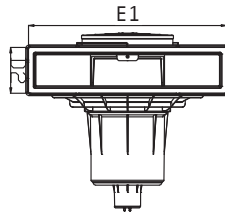

Mirror Skimmer

| | Description | Vinyl Item |
|-----------------------|--|------------|
| MIRROR SKIMMER | Large mouth mirror pool skimmer | 3139 |
| | Light grey large mouth mirror pool skimmer | 3139LG |

| Dims | A | A1 | B | C | C3 | D2 | E1 | L | N |
|------|-------|------|-------|-----|-------|-------|-------|----|-------|
| mm | 483.8 | 14.5 | 250.3 | 634 | 117.4 | 142.5 | 539.1 | 38 | 249.2 |

It is recommended that you use a water level regulator with a mirror pool skimmer.
Item: 3150