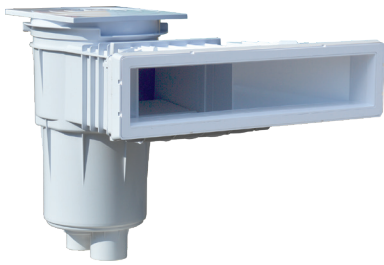

Mirror Skimmer

| | Description | Vinyl Item |
|-----------------------|--|------------|
| MIRROR SKIMMER | Large mouth mirror pool skimmer | 3139 |
| | Light grey large mouth mirror pool skimmer | 3139LG |

| Dims | A | A1 | B | C | C3 | D2 | E1 | L | N |
|------|-------|------|-------|-----|-------|-------|-------|----|-------|
| mm | 483.8 | 14.5 | 250.3 | 634 | 117.4 | 142.5 | 539.1 | 38 | 249.2 |

It is recommended that you use a water level regulator with a mirror pool skimmer.
Item: 3150