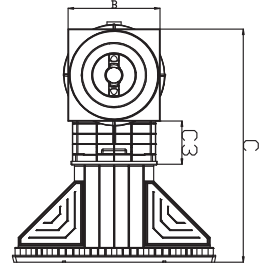

Mirror Skimmer

| | Description | Vinyl Item |
|-----------------------|--|------------|
| MIRROR SKIMMER | Large mouth mirror pool skimmer | 3139 |
| | Light grey large mouth mirror pool skimmer | 3139LG |

| Dims | A | A1 | B | C | C3 | D2 | E1 | L | N |
|------|-------|------|-------|-----|-------|-------|-------|----|-------|
| mm | 483.8 | 14.5 | 250.3 | 634 | 117.4 | 142.5 | 539.1 | 38 | 249.2 |

It is recommended that you use a water level regulator with a mirror pool skimmer.
Item: 3150